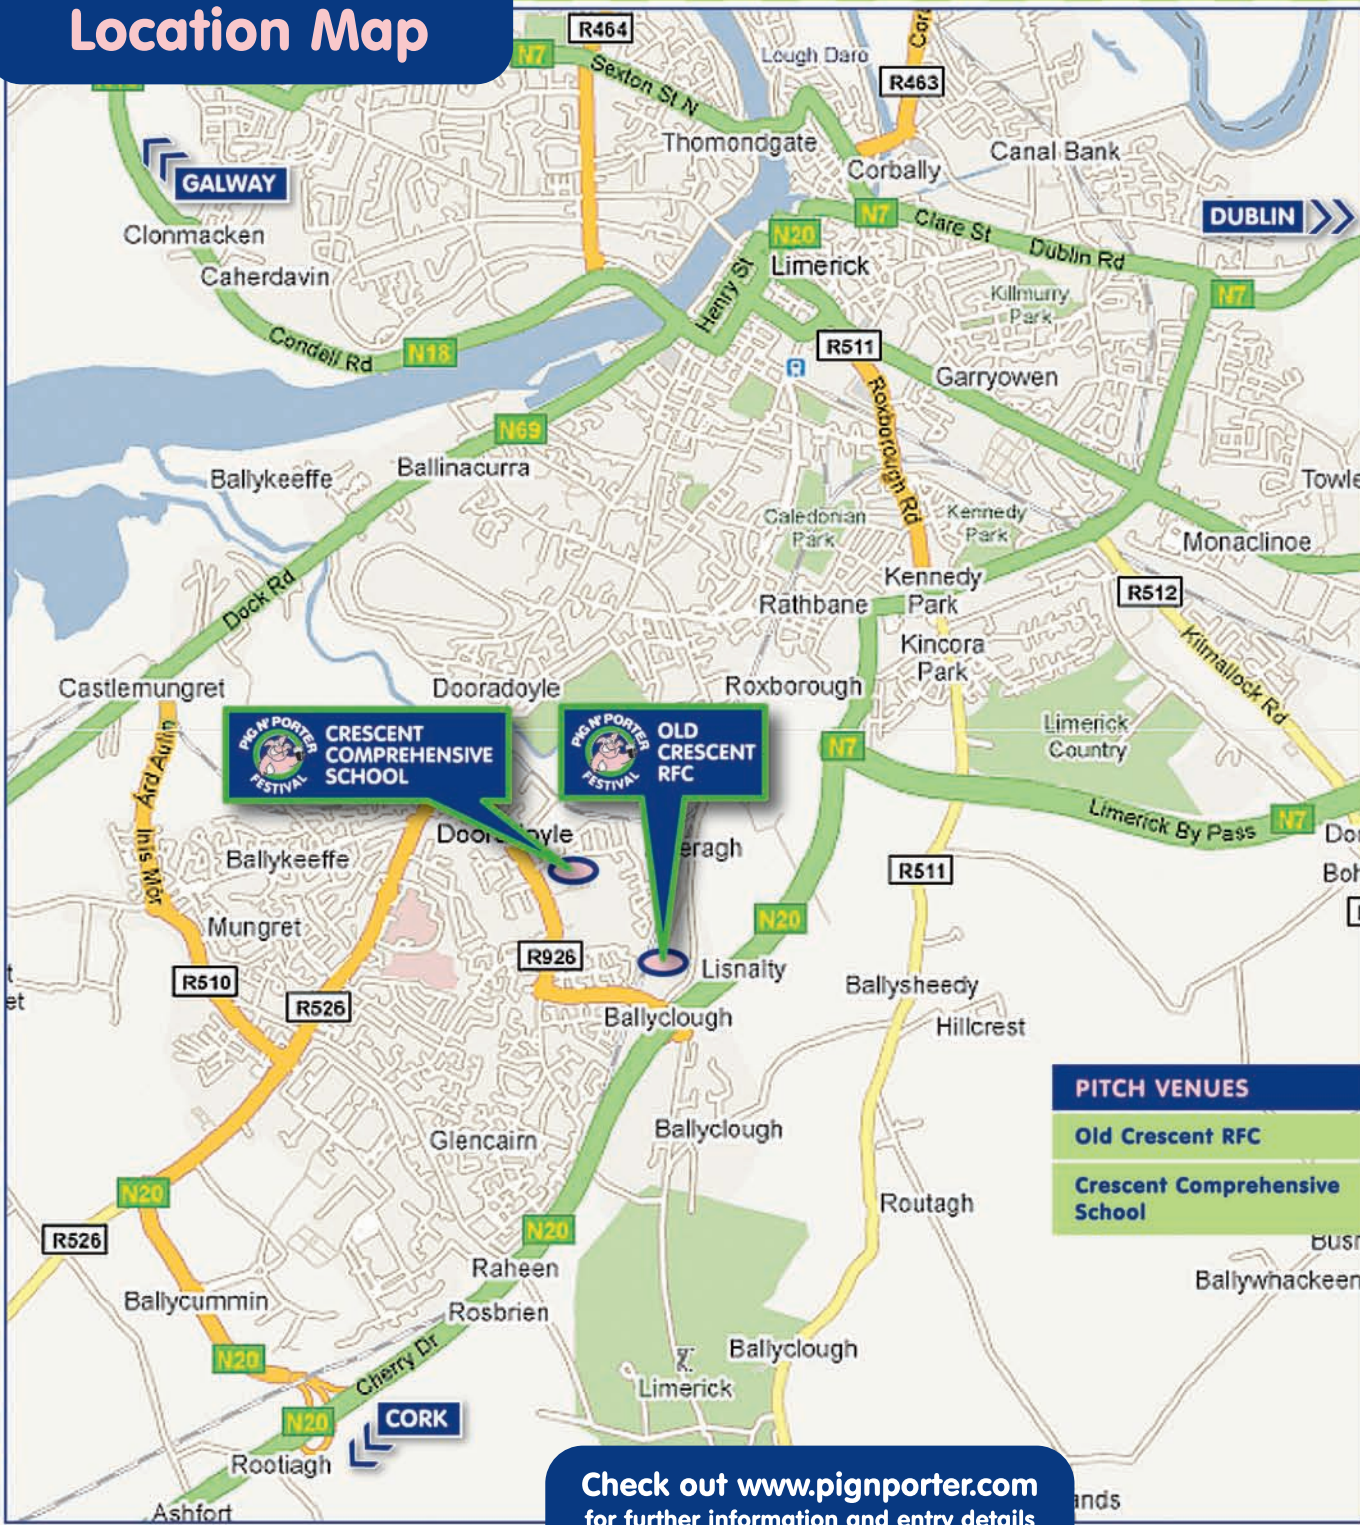

The Worlds Largest Tag Ruby Festival is here again!

16th, 17th, 18th July 2010

www.pignporter.com

Location Map

Saturday Night @ THE PIGGERY

Live Music / DJ til late in a 7,000sq ft Marquee!

Don't Forget!

Sunday is FAMILY FUN DAY